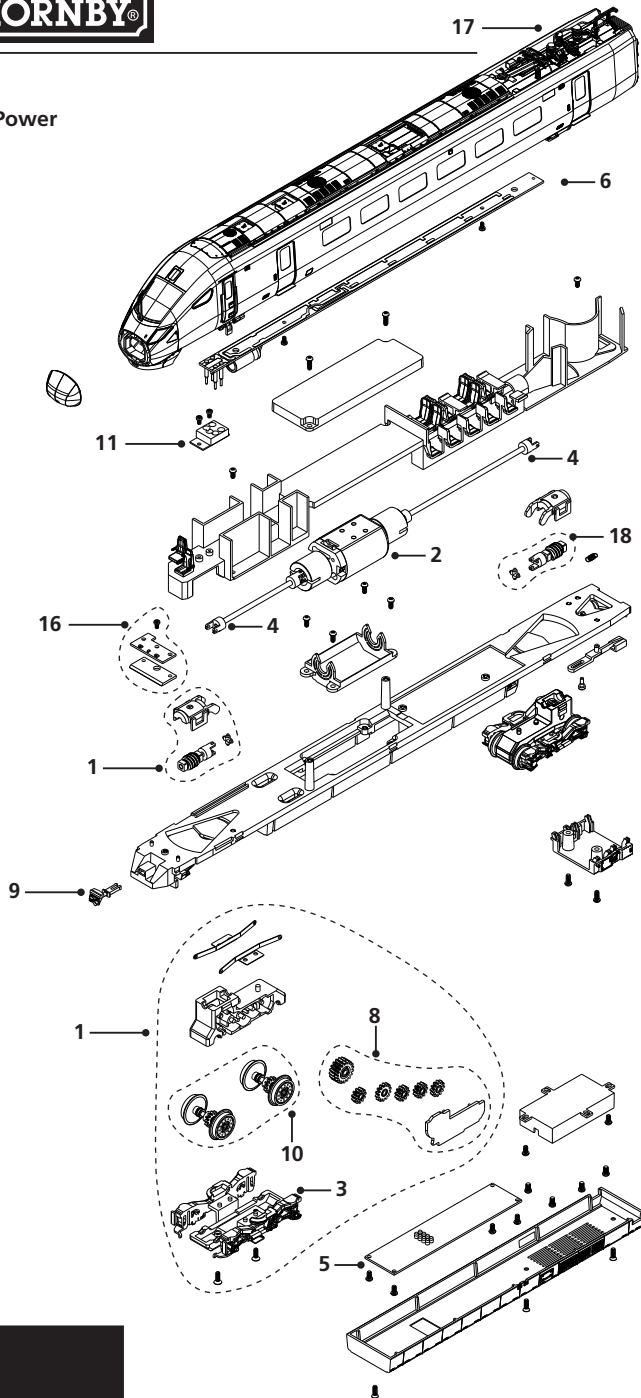

**Power**

**Dummy**

**Coach**

**LIST OF SPARES**

Item No	Description	pack	
1	Drive unit	1	X7228
2	Motor and Flywheels	1	X7229
3	Bogie Drive Unit	1	X7230
4	Propshaft front/rear	1	X7231
5	Main PCB board	1	X7232
6	Lights Board	1	X7233
7	Bogie no Wheels	2	X7234
8	Gear set and cover	set	X7235
9	Coupling	2	X7236
10	Wheel set drive Unit	set	X7237
11	Socket for lights board	4	X7238
12	Light Board dummy and coach	2	X7239
13	Dummy pcb board	1	X7240
14	Extension coupler	2	X7241
15	Wheel set Dummy car	set	X7242
16	Direction Lights	2	X7243
17	Pantograph set	set	X7244
18	Pinion Drive Unit	2	X7245
19	Extension coupler	2	X7246
20	Wheel set (coach)	set	X7247
21	Bogie (coach)	1+1	X7248

R3872  
R3762  
R3827  
R3514  
R3579  
R3609  
R3691