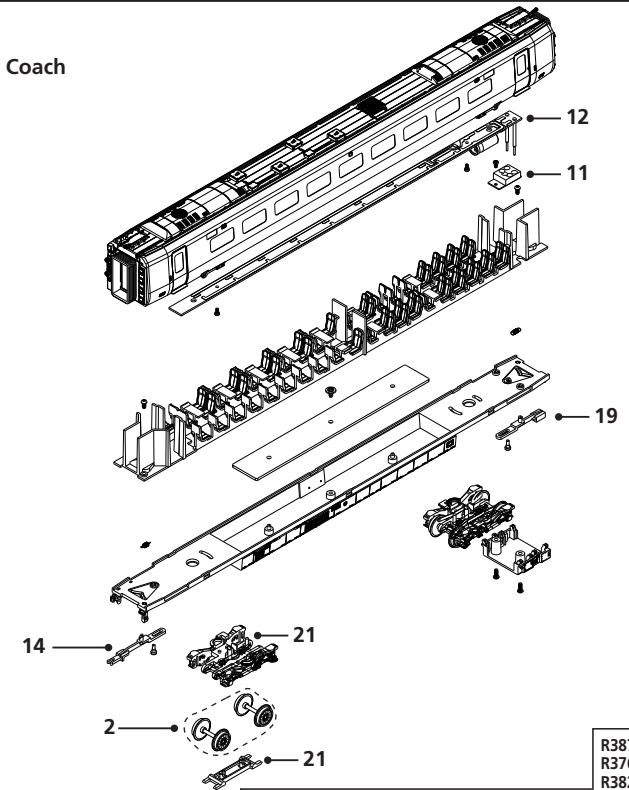

**Power**

**Dummy**

**Coach**

**LIST OF SPARES**

Item No	Description	pack	
1	Drive unit	1	X7228
2	Motor and Flywheels	1	X7229
3	Bogie Drive Unit	1	X7230
4	Propshaft front/rear	1	X7231
5	Main PCB board	1	X7232
6	Lights Board	1	X7233
7	Bogie no Wheels	2	X7234
8	Gear set and cover	set	X7235
9	Coupling	2	X7236
10	Wheel set drive Unit	set	X7237
11	Socket for lights board	4	X7238
12	Light Board dummy and coach	2	X7239
13	Dummy pcb board	1	X7240
14	Extension coupler	2	X7241
15	Wheel set Dummy car	set	X7242
16	Direction Lights	2	X7243
17	Pantograph set	set	X7244
18	Pinion Drive Unit	2	X7245
19	Extension coupler	2	X7246
20	Wheel set (coach)	set	X7247
21	Bogie (coach)	1+1	X7248

R3872  
R3762  
R3827  
R3514  
R3579  
R3609  
R3691